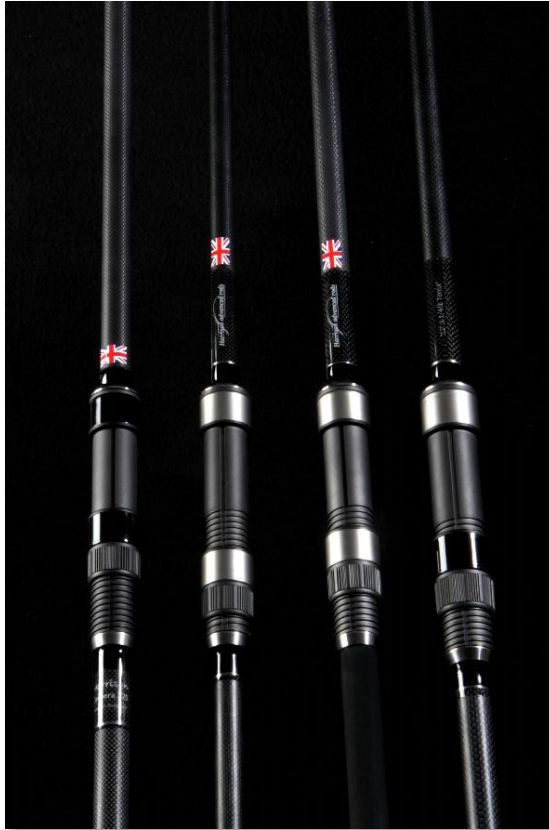

Harrison advanced rods

Rods – Blanks – Components

Acurix

Aviator

Ballista

Cerbera

Chimera

Gti

Product Code

Prefix all product codes with R- for rods and B- for blanks

	<i>Length</i>	<i>Test curve</i>	<i>Name</i>
TORRIX			
TRMK12325	12	3.25	Torrix Marker
TORSPD1245	12	4.5	Torrix Spod
TORST10275	10	2.75	Torrix Stalker
TORST1030	10	3.0	Torrix Stalker
TORST11275	11	2.75	Torrix Stalker
TOR10325	10	3.25	Torrix Stalker
TOR1225	12	2.5	Torrix
TOR12275	12	2.75	Torrix
TOR1230	12	3	Torrix
TOR12325	12	3.25	Torrix
TOR12350	12	3.5	Torrix
TORTE12	12		Torrix TE
TORTE126	12'6		Torrix TE
TOR1330	13	3	Torrix
TOR13325	13	3.25	Torrix
TOR1335	13	3.5	Torrix